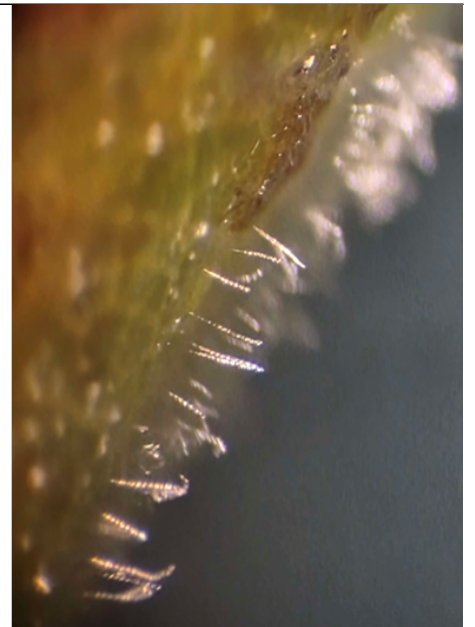

RNA-based approach shows promise for managing powdery mildew in roses

July 8, 2026

Powdery mildew is one of the most common and persistent diseases affecting ornamental crops, including roses. The disease appears as a white, powdery coating on leaves, stems and flowers. Infection can reduce plant quality by redirecting plant nutrients to the fungus, interfering with photosynthesis and altering leaf and flower development. For commercial growers, managing powdery mildew often requires repeated fungicide applications throughout the growing season.